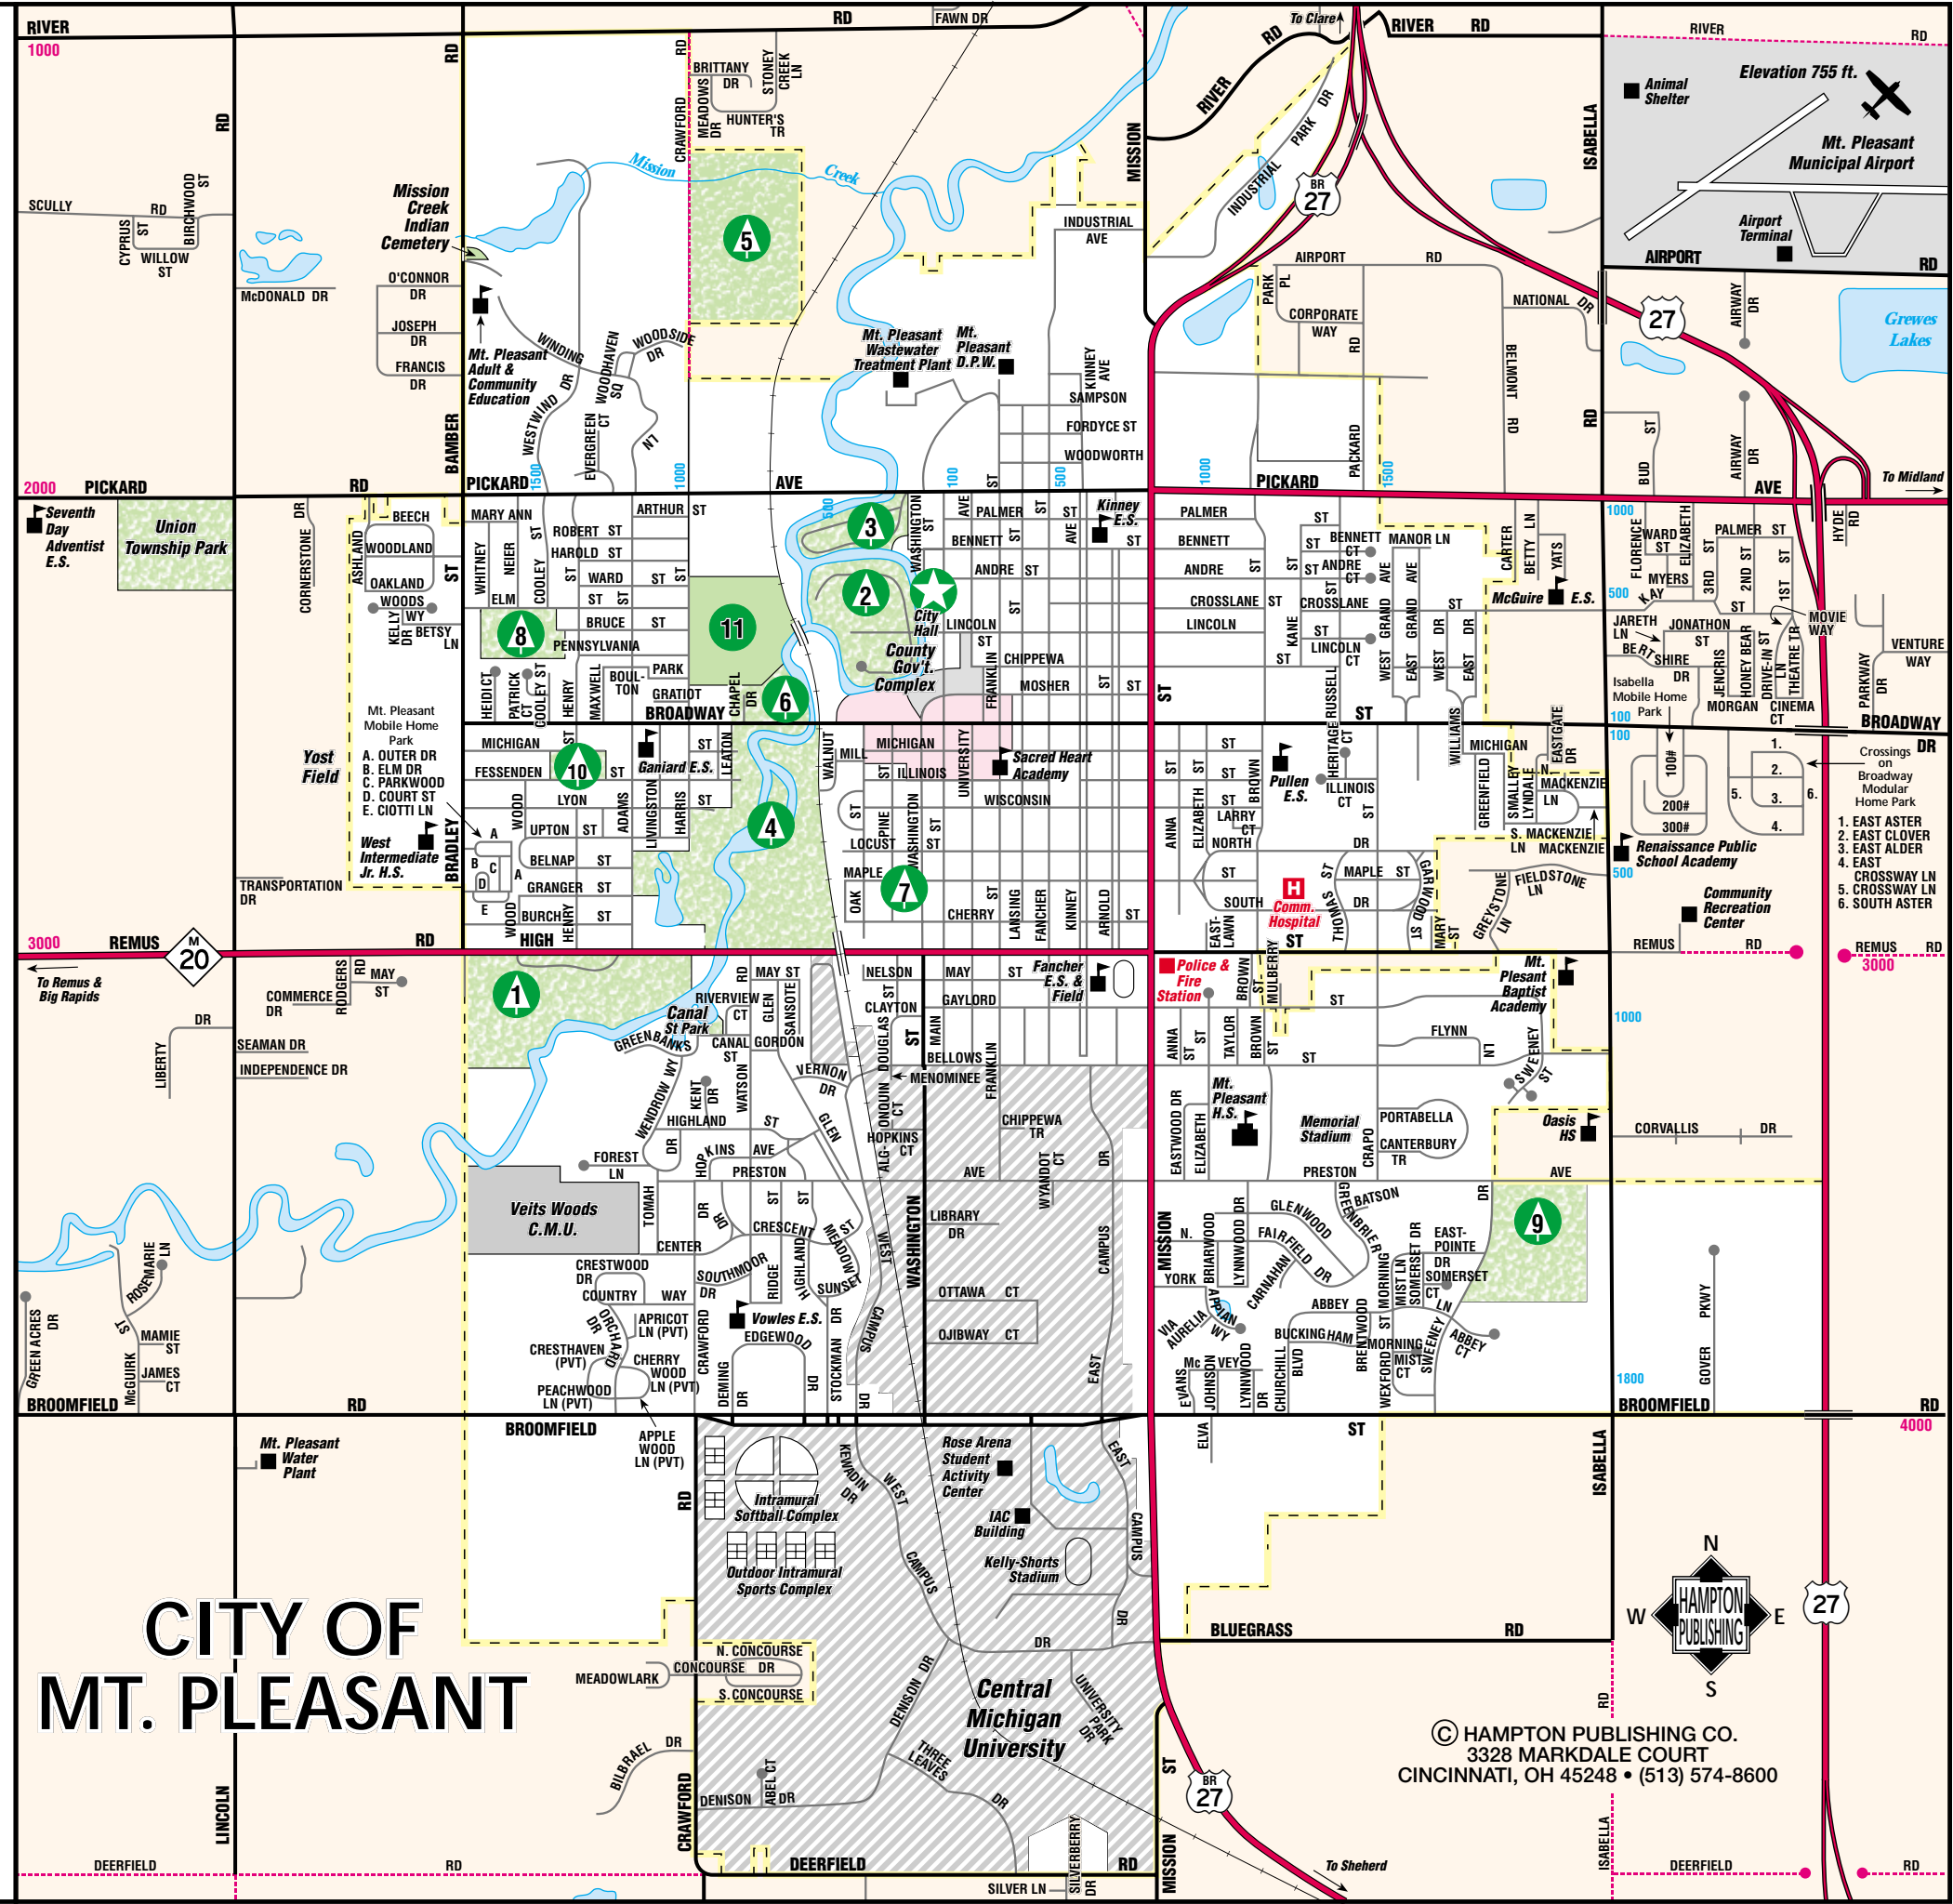

MOUNT PLEASANT CITY PARKS

FACILITY	ACREAGE
Parks & Recreation Office City Hall - 401 N. Main	N/A
Chipp-A-Waters Park 1403 W. High St.	30
Island Park & Vietnam Veterans Memorial 333 N. Main St.	35
Pickens Field 309 W. Pickard Ave.	15
Mill Pond Park 607 S. Adams St.	90
Mission Creek Woodland Park 1458 N. Harris St.	60
Nelson Park / Zoo 714 W. Broadway	5
Potter Park 601 S. Pine St.	1
Sunnyside Park 1511 Elm St.	17
East Side Development Mt. Pleasant Schools/City of Mt. Pleasant Corner of Preston & Sweeney	22.5
Yost Field 291 S. Henry	2
Riverside Cemetery 716 W. Broadway	33

CITY OF MT. PLEASANT

© HAMPTON PUBLISHING CO.
3328 MARKDALE COURT
CINCINNATI, OH 45248 • (513) 574-8600