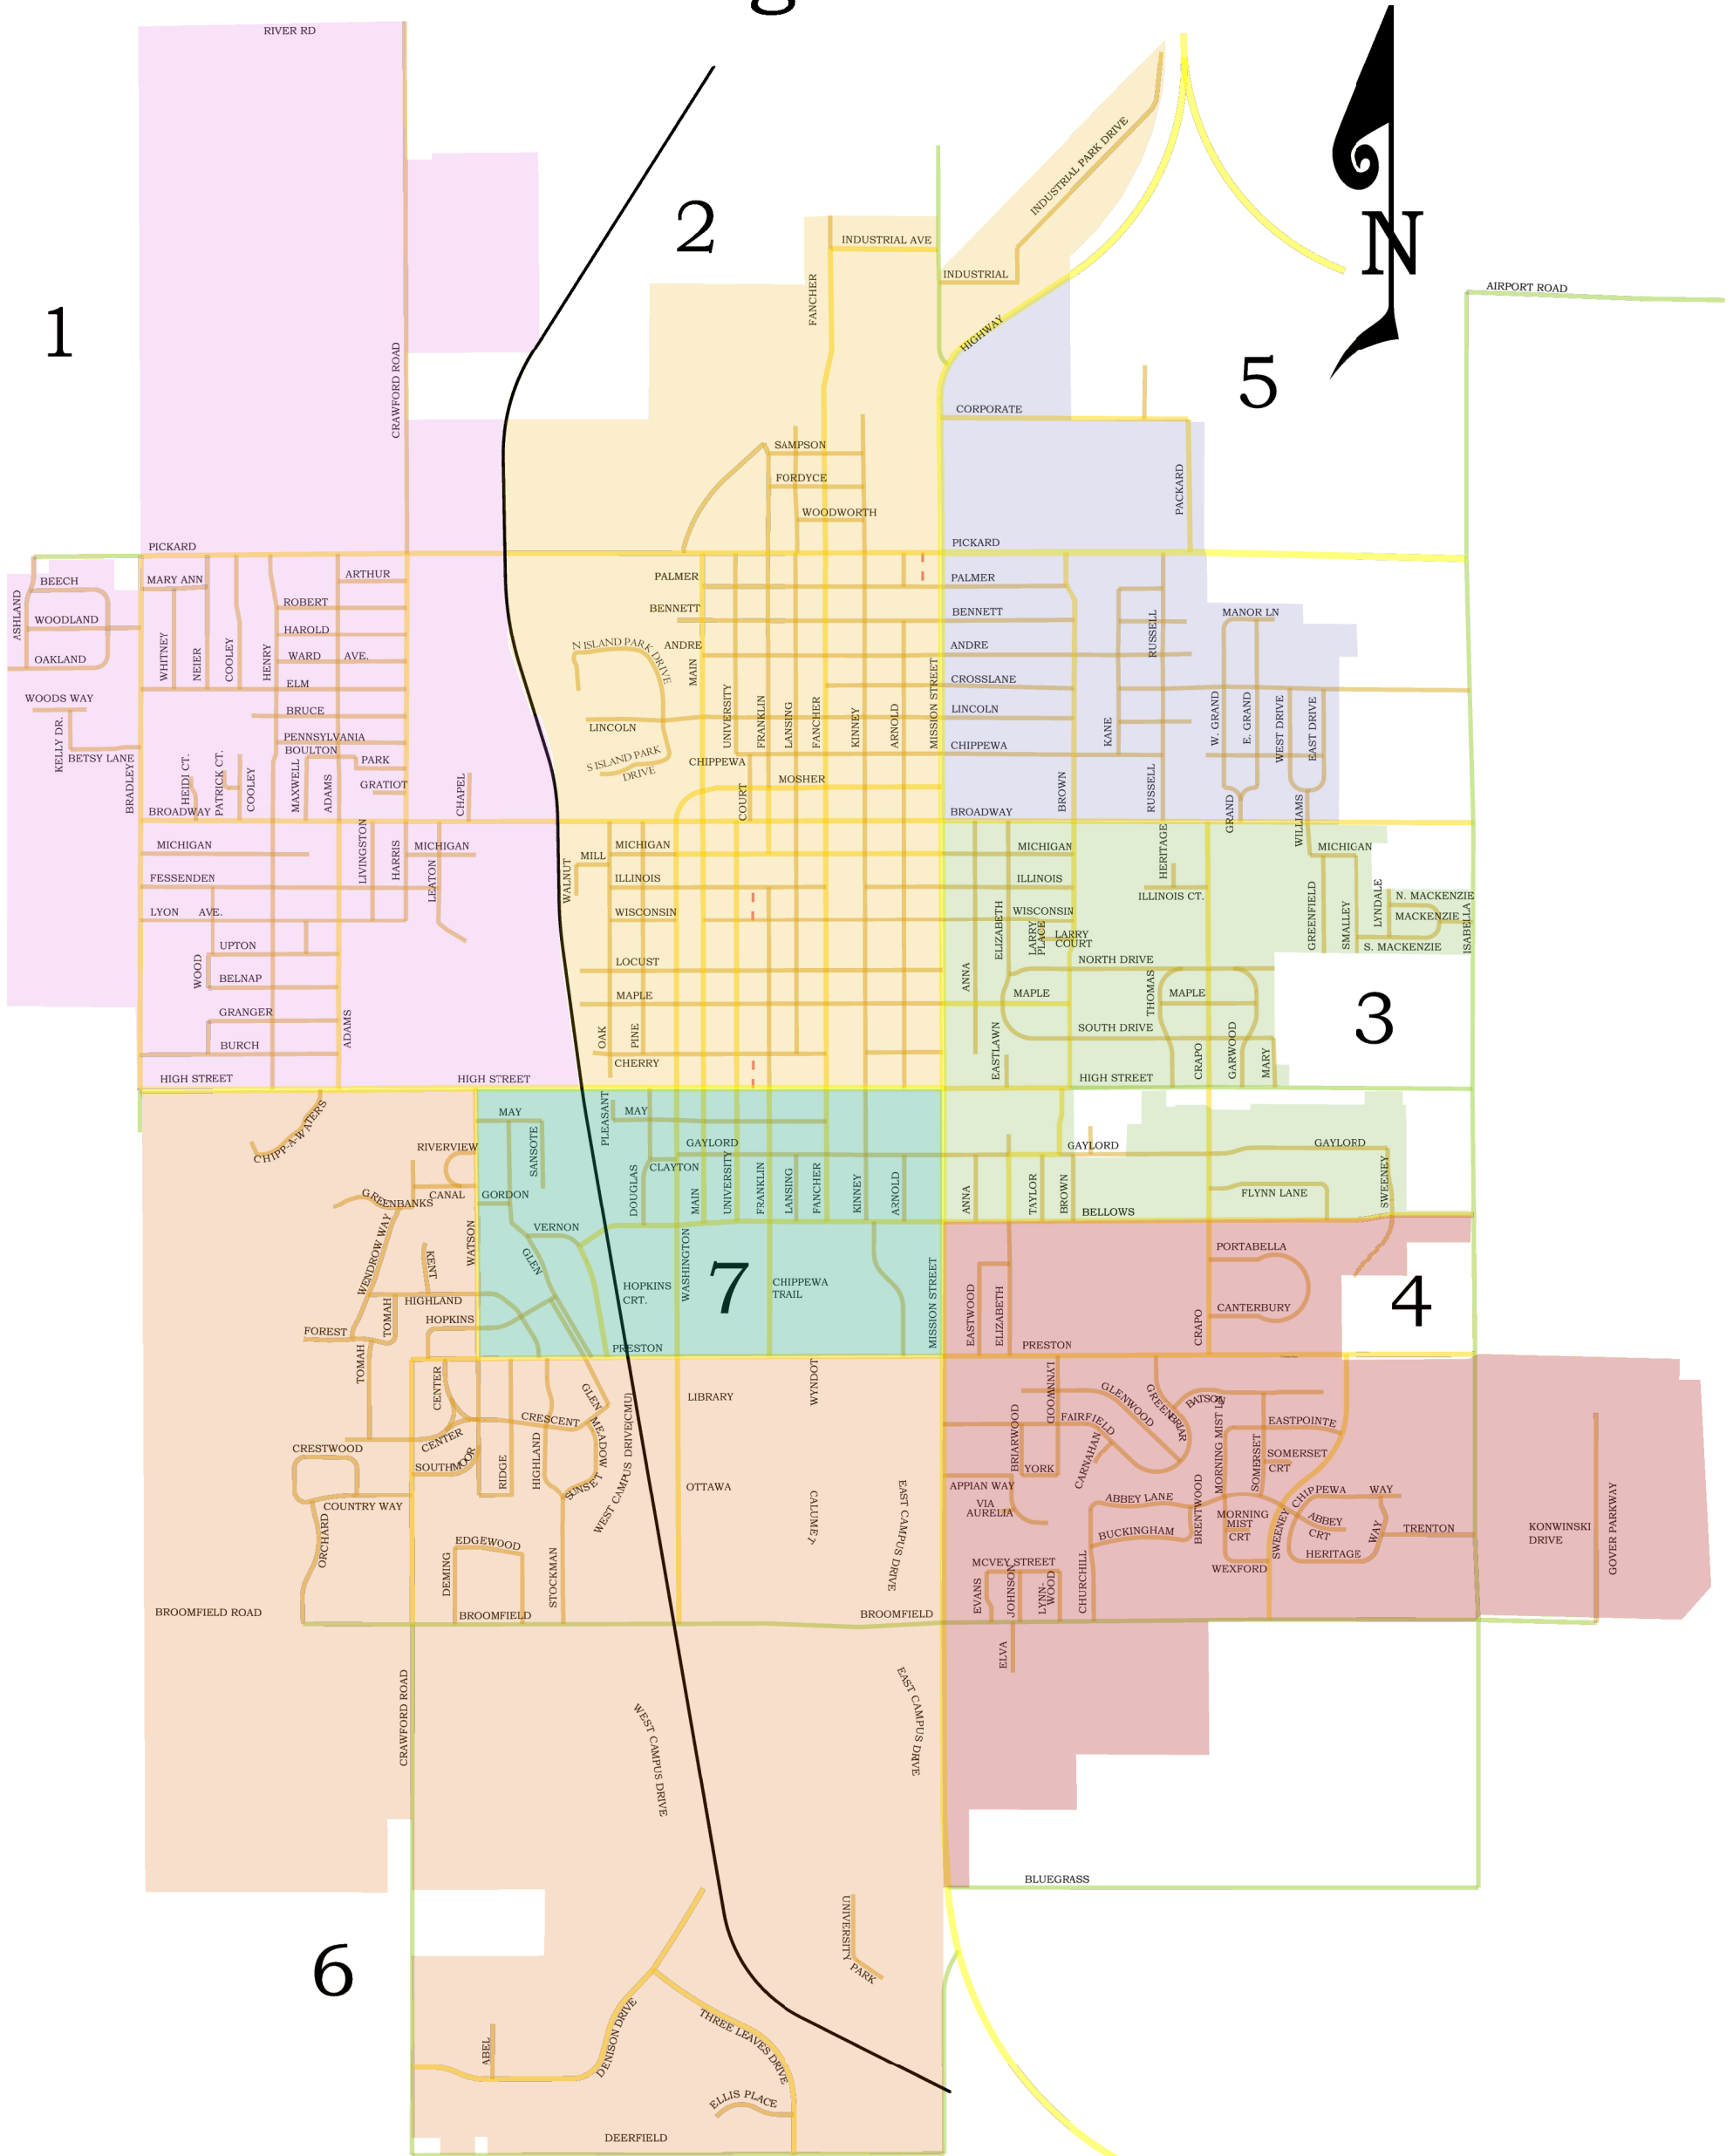

City of Mt. Pleasant Voting Precincts

Precinct No.	Precinct Location	County Commissioner District No.	Precinct No.
1	Ganiard School	5 6 7	1, 2, & 7 3, 4, & 5 6
2	City Hall		
3	Pullen School		
4	Senior High School		
5	Kinney School		
6	Vowles School		
7	Fancher School		